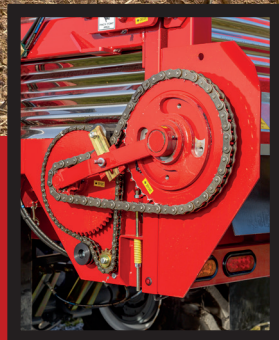

14" Side Height
of Conveyor

FIELD LINE FL9600 SERIES

Combination Forage Cart

Forage Box Size	FL 9622	FL 9624	FL 9626	FL 9628
Box Length	22'	24'	26'	28'
Width Inside	96"	96"	96"	96"
Side Height	90"	90"	90"	90"
Cubic Feet	1320	1440	1560	1680
Overall Length	31.6'	33.6'	35.6'	37.6'
Overall Outside Tire Width	116"	116"	116"	116"
Overall Height	12'3"	12'3"	12'3"	12'3"
Number Of Axles	2	2	2	3
4th Beater	~	~	~	~
Front & Rear Apron Shaft	2 1/2"	2 1/2"	2 1/2"	2 1/2"
Grease Lube Lines	~	~	~	~
26" Conveyor Ext Hydraulic	~	~	~	~
Hydraulic Tail Gate	~	~	~	~
Hydraulic Axle Suspension	~	~	~	~
16" Drum Brakes	~	~	~	~
Hydraulic Brakes	o	o	o	o
Air Brakes	o	o	o	o
Front & Rear Unload	~	~	~	~
Rear Unload Only	o	o	o	o
Safety Light Kit	~	~	~	~
2 Rear Field Lights	o	o	o	o
Extra Light	o	o	o	o
Electronic Scales	o	o	o	o
Isobus Scales	o	o	o	o
Tire Size 700 / 710	~	~	~	~